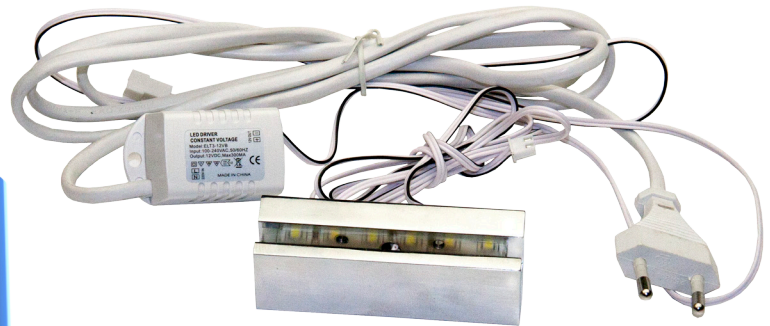

ALU CLAMPS W/LED LIGHT

- high quality furniture fittings

SISO DENMARK

Alu clamps w/LED light

F/ 8mm glass or acrylic plates
 White light incl. 2 mtr. LED cable
 Transformer with 150 cm cable w/euro-plug
 Size from 80 mm to 380 mm.
 Polished chrome or alu-look finish

Size:	Finish:	Led light:	Item No.:
80 mm	Chrome	White	#22.11.300
80 mm	Alu finish	White	#22.11.302
120 mm	Chrome	White	#22.11.303
120 mm	Alu finish	White	#22.11.305
180 mm	Chrome	White	#22.11.306
180 mm	Alu finish	White	#22.11.308
280 mm	Chrome	White	#22.11.309
280 mm	Alu finish	White	#22.11.311
380 mm	Chrome	White	#22.11.312
380 mm	Alu finish	White	#22.11.313