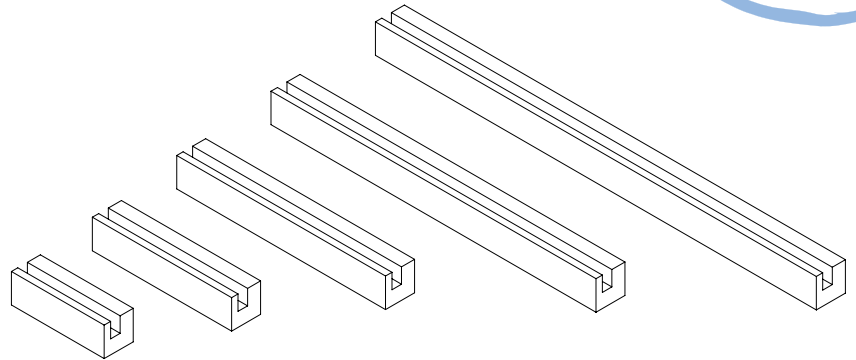

ALU CLAMPS W/LED LIGHT

- high quality furniture fittings

SISO DENMARK

Alu clamps w/LED light

F/ 8mm glass or acrylic plates
 White light incl. 2 mtr. LED cable
 Transformer with 150 cm cable w/euro-plug
 Size from 80 mm to 380 mm.
 Polished chrome or alu-look finish

Size:	Finish:	Led light:	Item No.:
80 mm	Chrome	White	#22.11.300
80 mm	Alu finish	White	#22.11.302
120 mm	Chrome	White	#22.11.303
120 mm	Alu finish	White	#22.11.305
180 mm	Chrome	White	#22.11.306
180 mm	Alu finish	White	#22.11.308
280 mm	Chrome	White	#22.11.309
280 mm	Alu finish	White	#22.11.311
380 mm	Chrome	White	#22.11.312
380 mm	Alu finish	White	#22.11.313