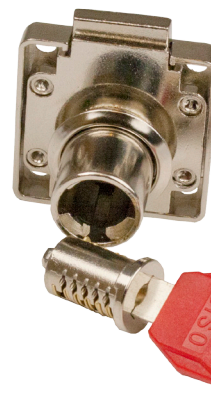

RIM LOCK No. 850 "MIC" WITH SNAKE KEY

- high quality furniture fittings

Application:

Drawers, wardrobes & cabinets

Accessories for 1 set:

- 1 lock
- 1 rosette
- 2 SISO snake car keys

Specification

Zamak lock body & cylinder, NPL
 Steel rosette & brass keys
 Cylinder size \varnothing 19 x 22mm
 1000 key combinations or key alike
 W/master key & interchangeable system (MIC)
 Drawer, left or right hand versions

Packing:

25 pcs per box
 250 pcs per export carton

Item No.:

Drawer (no MIC)	# 14.00.200
Drawer w/master key system	# 14.00.210
Drawer w/MIC system	# 14.00.220
Right hand w/MIC system	# 14.00.221
Left hand w/MIC system	# 14.00.222
Master key (blue)	# 14.04.137
Interchangeable key (red)	# 14.04.138