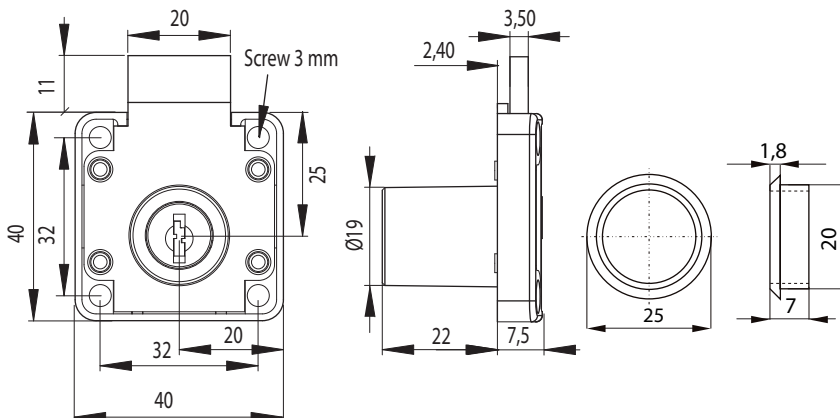

RIGHT HAND

DRAWER

LEFT HAND

SISO A/S

Mileparken 11
DK - 2740 Skovlunde (Copenhagen)
Denmark

Phone: (+45) 45 830 900
Fax: (+45) 45 830 444 - 45 830 440
E-mail: siso@siso.dk Web: www.siso.dk