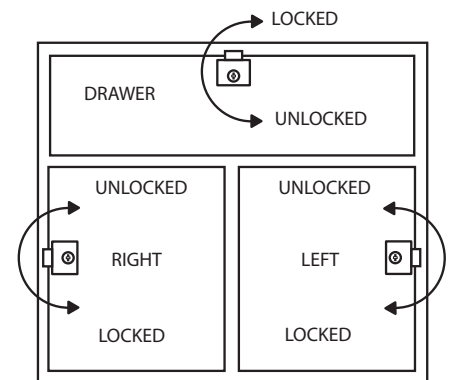

Packing:

25 pcs per box
 250 pcs per export carton

Item No.:

Drawer (no MIC)	# 14.00.200
Drawer w/master key system	# 14.00.210
Drawer w/MIC system	# 14.00.220
Right hand w/MIC system	# 14.00.221
Left hand w/MIC system	# 14.00.222
Master key (blue)	# 14.04.137
Interchangeable key (red)	# 14.04.138

Interchangeable key

Master key

RIGHT HAND

DRAWER

LEFT HAND

SISO A/S

Mileparken 11
 DK - 2740 Skovlunde (Copenhagen)
 Denmark

Phone: (+45) 45 830 900
 Fax: (+45) 45 830 444 - 45 830 440
 E-mail: siso@siso.dk Web: www.siso.dk