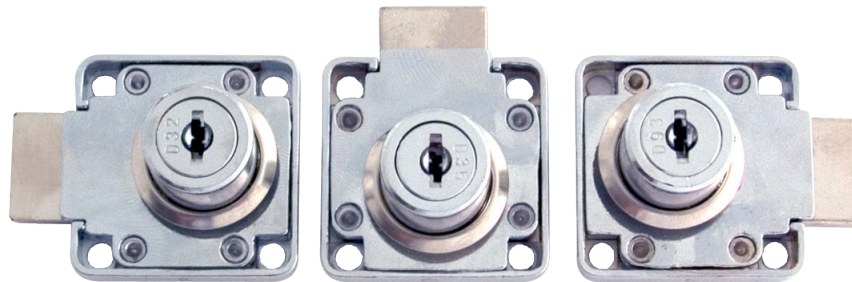

RIGHT HAND

DRAWER

LEFT HAND